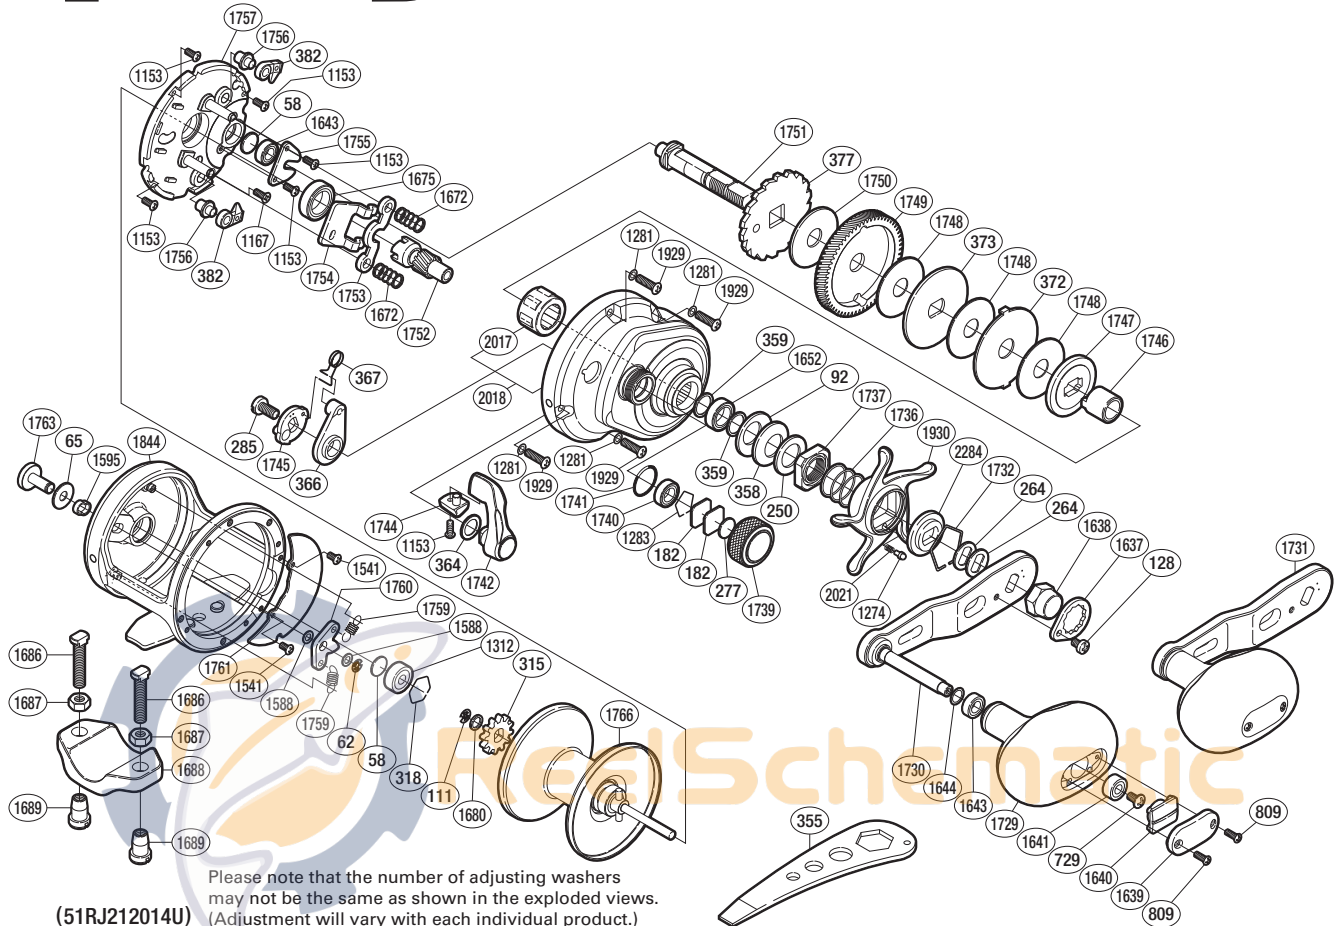

## TN-14A

Please note that the number of adjusting washers may not be the same as shown in the exploded views. (Adjustment will vary with each individual product.)

(51RJ212014U)

Part No.	Description	Part No.	Description	Part No.	Description
TGT0058	Spacer B	TGT1312	Ball Bearing	TGT1748	Drag Washer
TGT0062	E Lock	TGT1541	Screw	TGT1749	Drive Gear
TGT0065	Spacer	TGT1588	Spacer	TGT1750	Drag Washer
TGT0092	Coned Disc Spring (8H)	TGT1595	Click Switch Cam	TGT1751	Drive Shaft
TGT0111	E Lock	TGT1637	Handle Nut Plate	TGT1752	Pinion Gear
TGT0128	Screw	TGT1638	Handle Nut	TGT1753	Yoke
TGT0182	Cast Control Spacer	TGT1639	Handle Knob I.D. Plate	TGT1754	Clutch Plate
TGT0250	Star Drag Washer	TGT1640	Handle Knob Seal	TGT1755	Drive Shaft Retainer
TGT0264	Drive Shaft Shield	TGT1641	Ball Bearing	TGT1756	Anti-Reverse Pawl Pin
TGT0277	Cast Control Spacer	TGT1643	Ball Bearing	TGT1757	Set Plate
TGT0285	Screw	TGT1644	Washer	TGT1759	Click Pawl Spring
TGT0315	Click Gear	TGT1652	Ball Bearing	TGT1760	Click Pawl
TGT0318	Bearing Retainer	TGT1672	Yoke Spring	TGT1761	Set Plate Sticker
TGT0358	Coned Disc Spring (8L)	TGT1675	Ball Bearing	TGT1763	Click Button
TGT0359	Bearing Thrust Washer	TGT1680	Washer	TGT1766	Spool Assembly
TGT0364	Smoother	TGT1729	Handle Knob	TGT1844	One-Piece Frame
TGT0366	Eccentric Cam Bushing	TGT1730	Handle Shank Assembly	TGT1929	Screw
TGT0367	Clutch Spring	TGT1731	Handle Assembly	TGT1930	Star Drag
TGT0372	Eared Washer	TGT1732	Click Plate Retainer	TGT2017	Roller Clutch Bearing
TGT0373	Key Washer	TGT1736	Star Drag Spring	TGT2018	Right Side Plate
TGT0377	Anti-Reverse Ratchet	TGT1737	Star Drag Nut	TGT2021	Click Spring
TGT0382	Anti-Reverse Pawl	TGT1739	Cast Control Cap	TGT2284	Star Drag Click Plate
TGT0729	Screw	TGT1740	Ball Bearing		
TGT0809	Screw	TGT1741	O Ring	TGT1686	Rod Clamp Bolt (accessory)
TGT1153	Screw	TGT1742	Clutch Lever	TGT1687	Rod Clamp Nut B (accessory)
TGT1167	Screw	TGT1744	Clutch Lever Protector	TGT1688	Rod Clamp (accessory)
TGT1274	Click Pin	TGT1745	Clutch Cam	TGT1689	Rod Clamp Nut A (accessory)
TGT1281	Washer	TGT1746	Roller Clutch Inner Tube		
TGT1283	Bearing Retainer	TGT1747	Pressure Plate	TGT0355	Wrench (accessory)